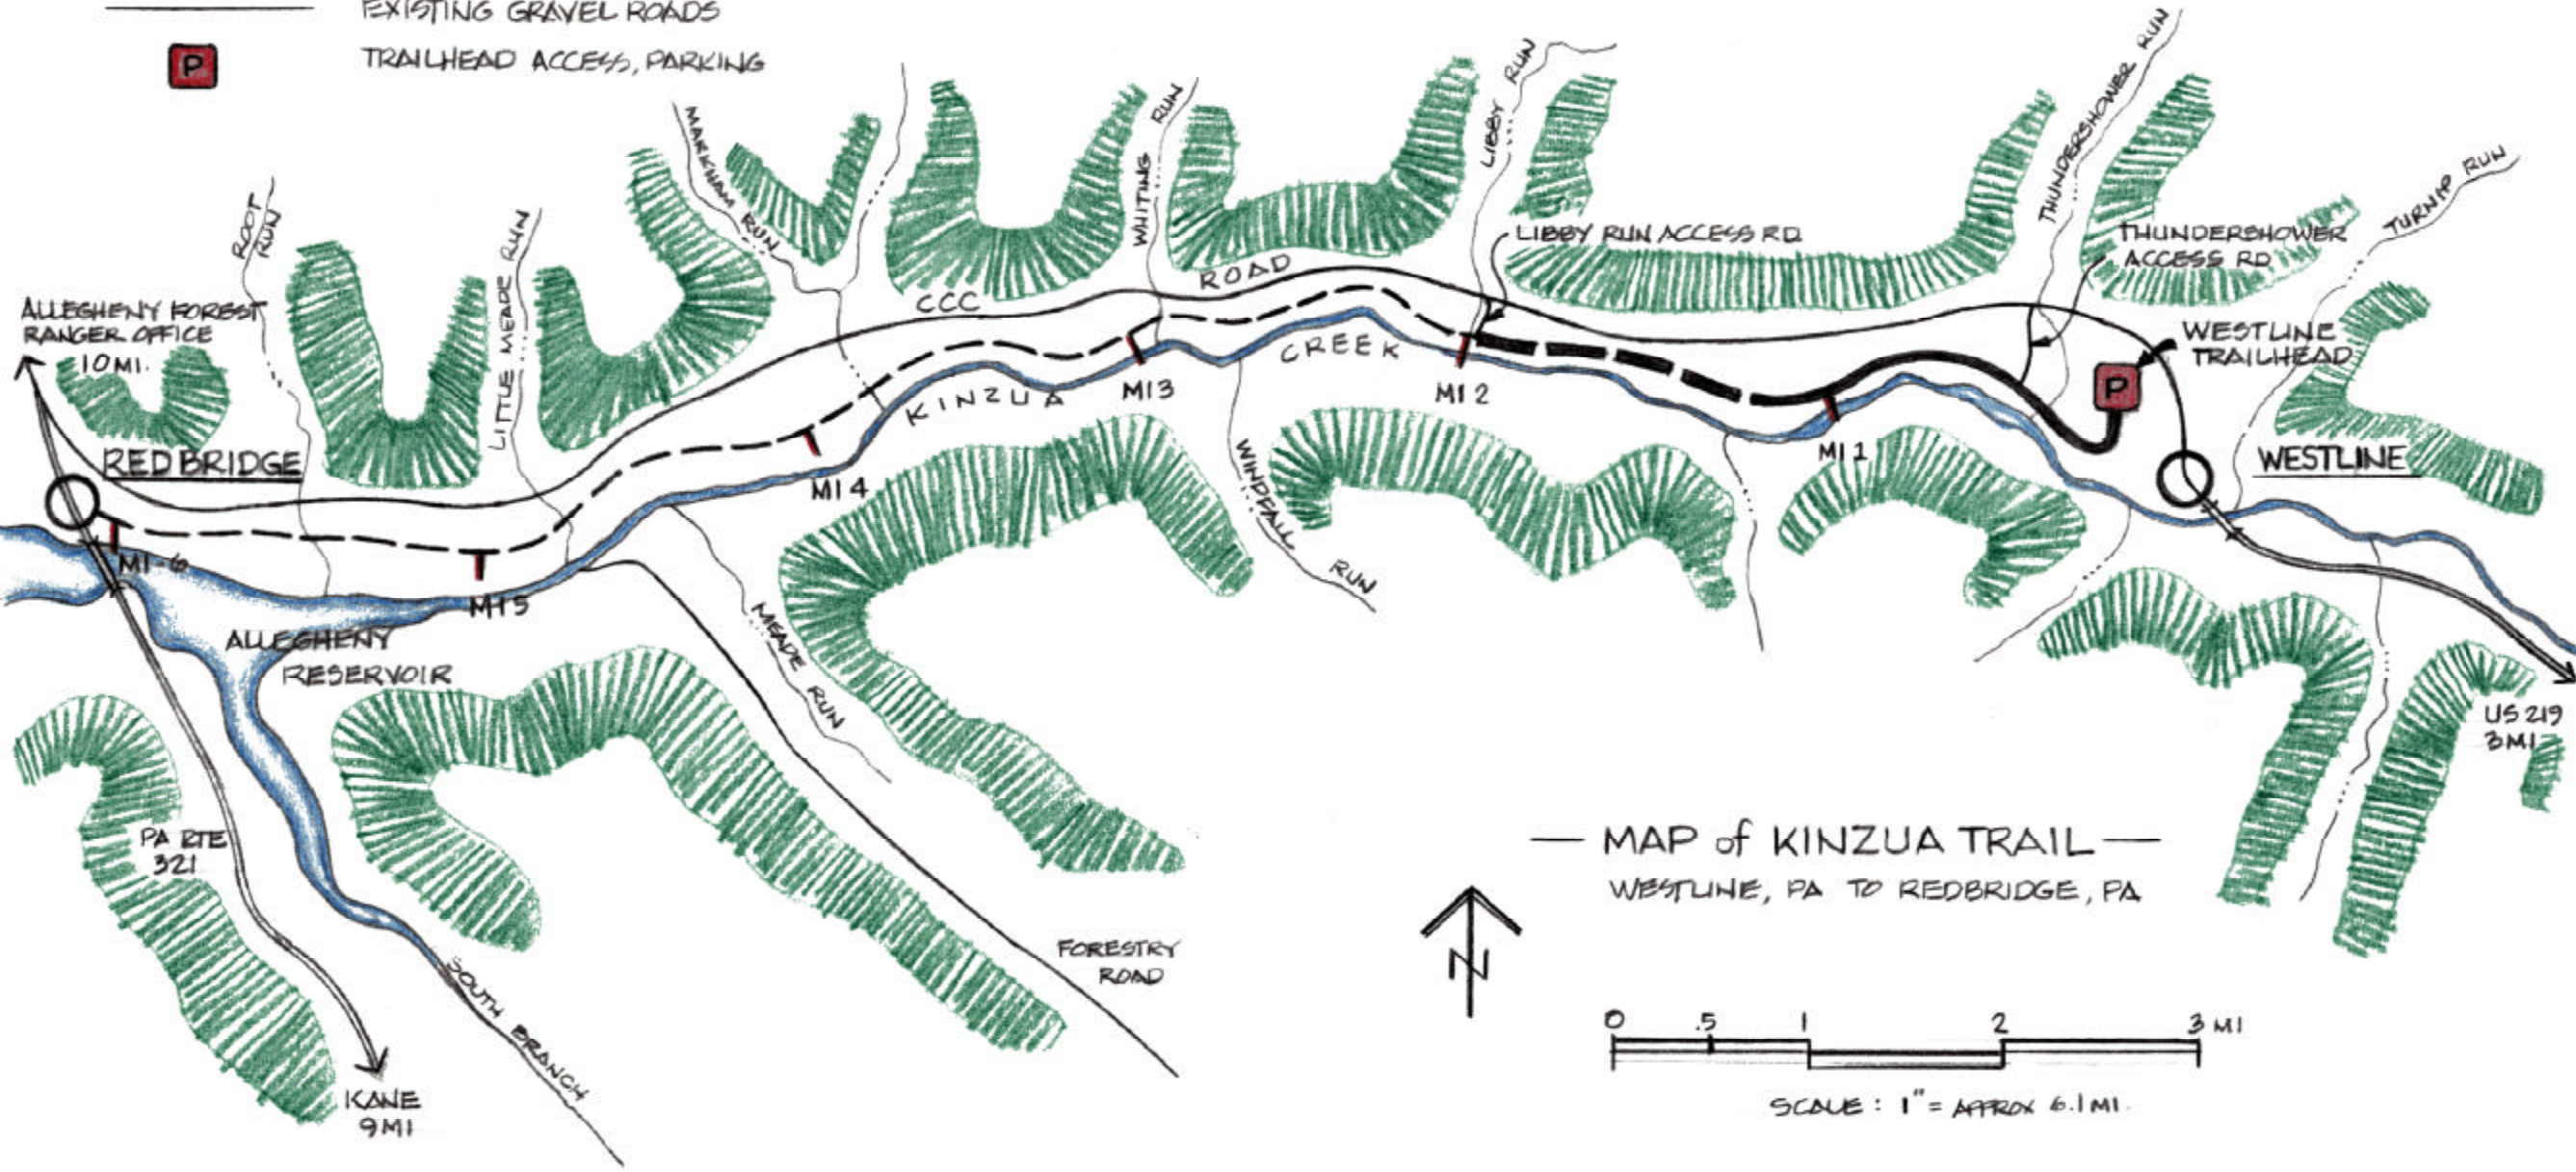

# LEGEND

-  FINISHED TRAIL SURFACE (STABILIZED STONE)
-  GRADED TRAIL SURFACE (UNFINISHED/ACCESSIBLE)
-  PROPOSED TRAIL
-  EXISTING PAVED ROADS
-  EXISTING GRAVEL ROADS
-  TRAILHEAD ACCESS, PARKING

MAP of KINZUA TRAIL  
WESTLINE, PA TO REDBRIDGE, PA